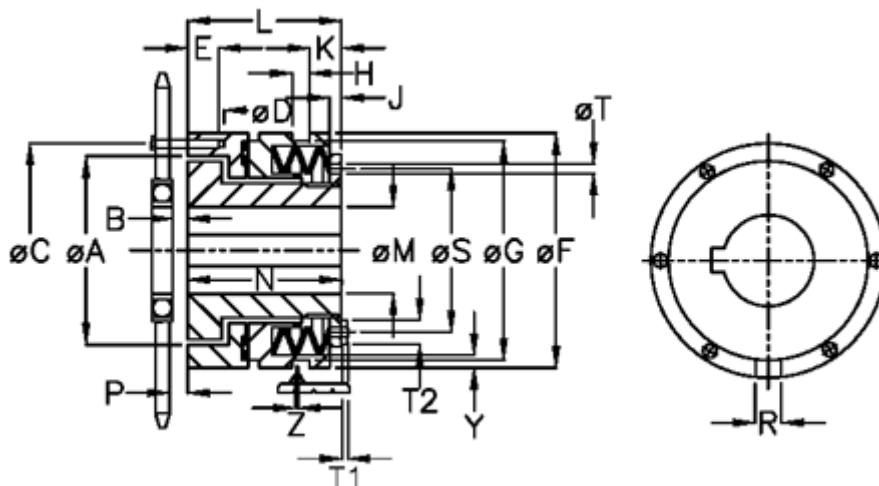

Article number: 46925513

Description: Torque limiter Safelifting A 55 L

## Measures

A	= 105.0	G	= 140.0	P	= 4.0
B	= 7.0	H	= 9	R	= 12
C	= 125	J	= 11.0	S	= 104
D	= 6xM10	K	= 27.0	T	= 7
Disc spring mounting	= 5x1L	L	= 100.0	T1	= 6.0
Disc spring version	= L - heavy	M max	= 55	T2	= 13
E	= 15.0	M min	= 24	Y	= 2
F	= 146	N	= 94.0	Z	= 0.0